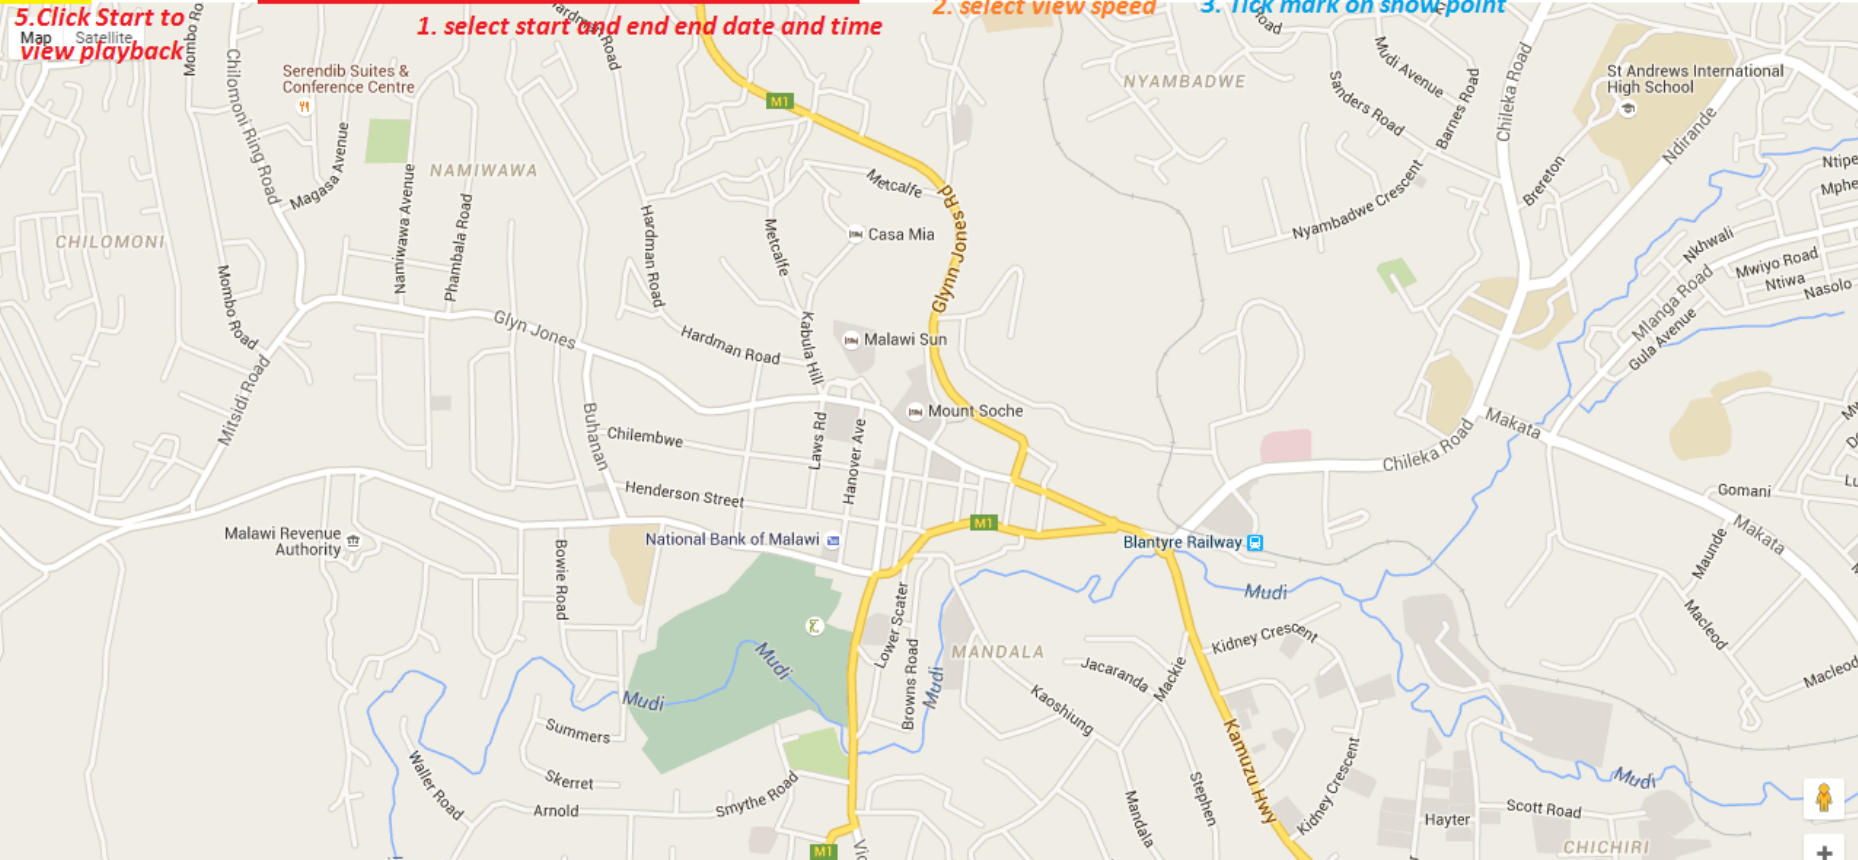

Start Pause From: 2016-07-08 12:37 To: 2016-07-08 12:37 Playback Speed: Very Slow ☒ Show Points Load Data

5. Click Start to view playback

1. select start and end date and time

2. select view speed

3. Tick mark on show point

4. click on load data and wait for some times