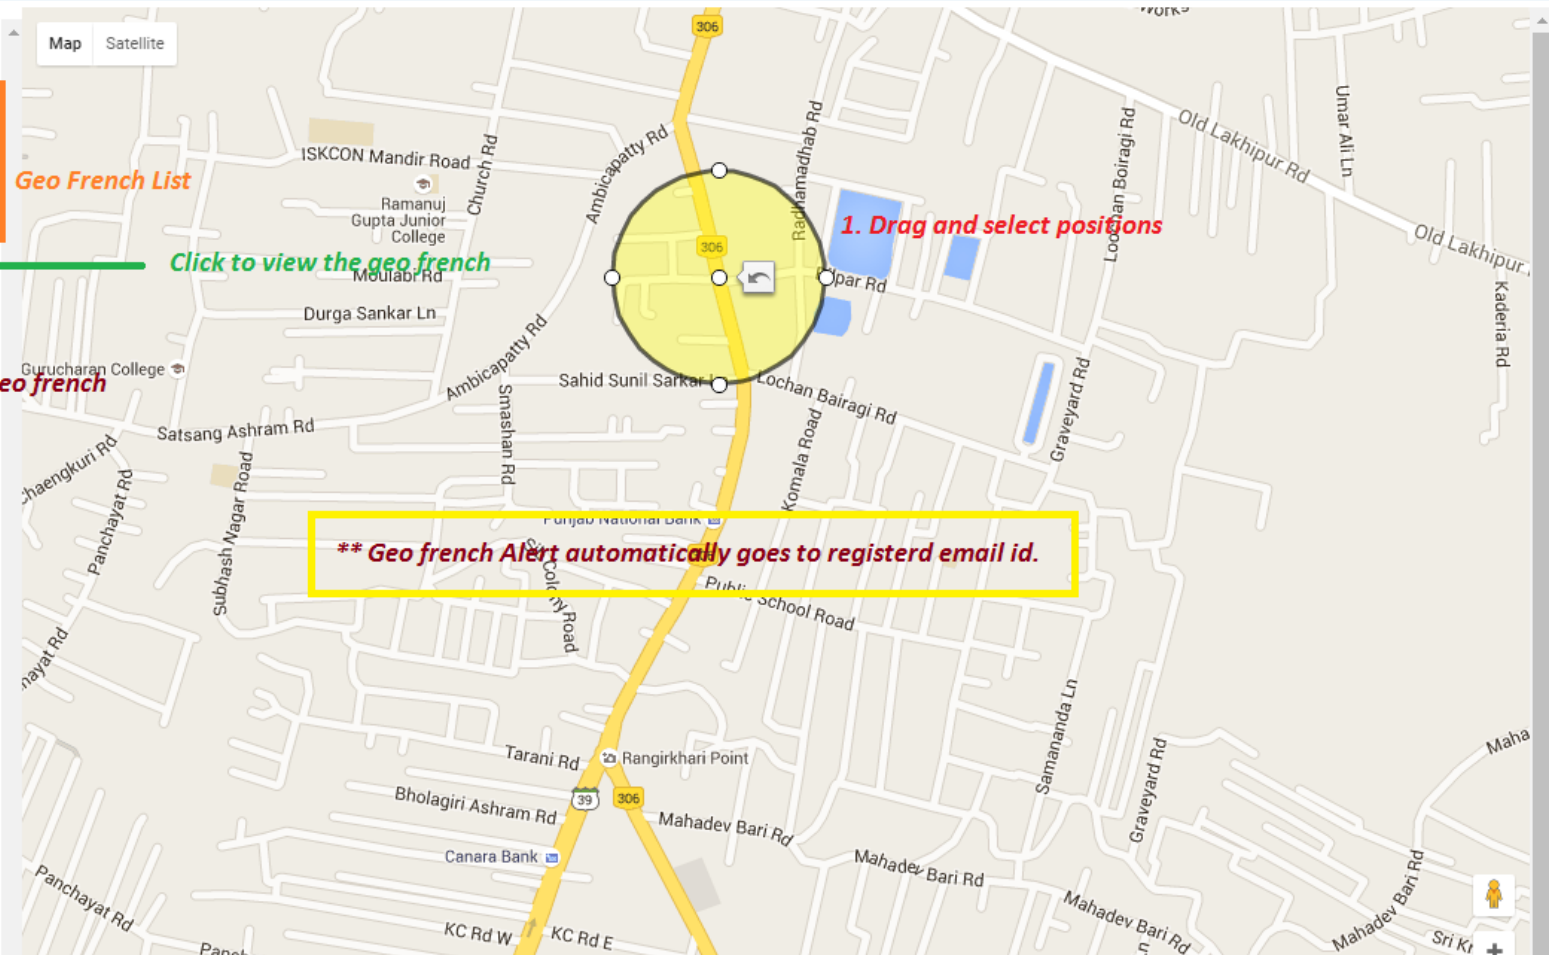

Geo Fence Service
(Virtual Boundary)

Your current Geo Fences

No.	Geo Name	Center	Radius
1	Geo french 1		168m

Geo French List

Click to view the geo french

Steps : Go to where you want to add Geo-Fence. Then hit one click on the map to change cursor to drawing mode. Now drag to add a new Geo-Fence area, and save it.

Save Geo-Fence

2. save the geo french

1. Drag and select positions

** Geo french Alert automatically goes to registered email id.