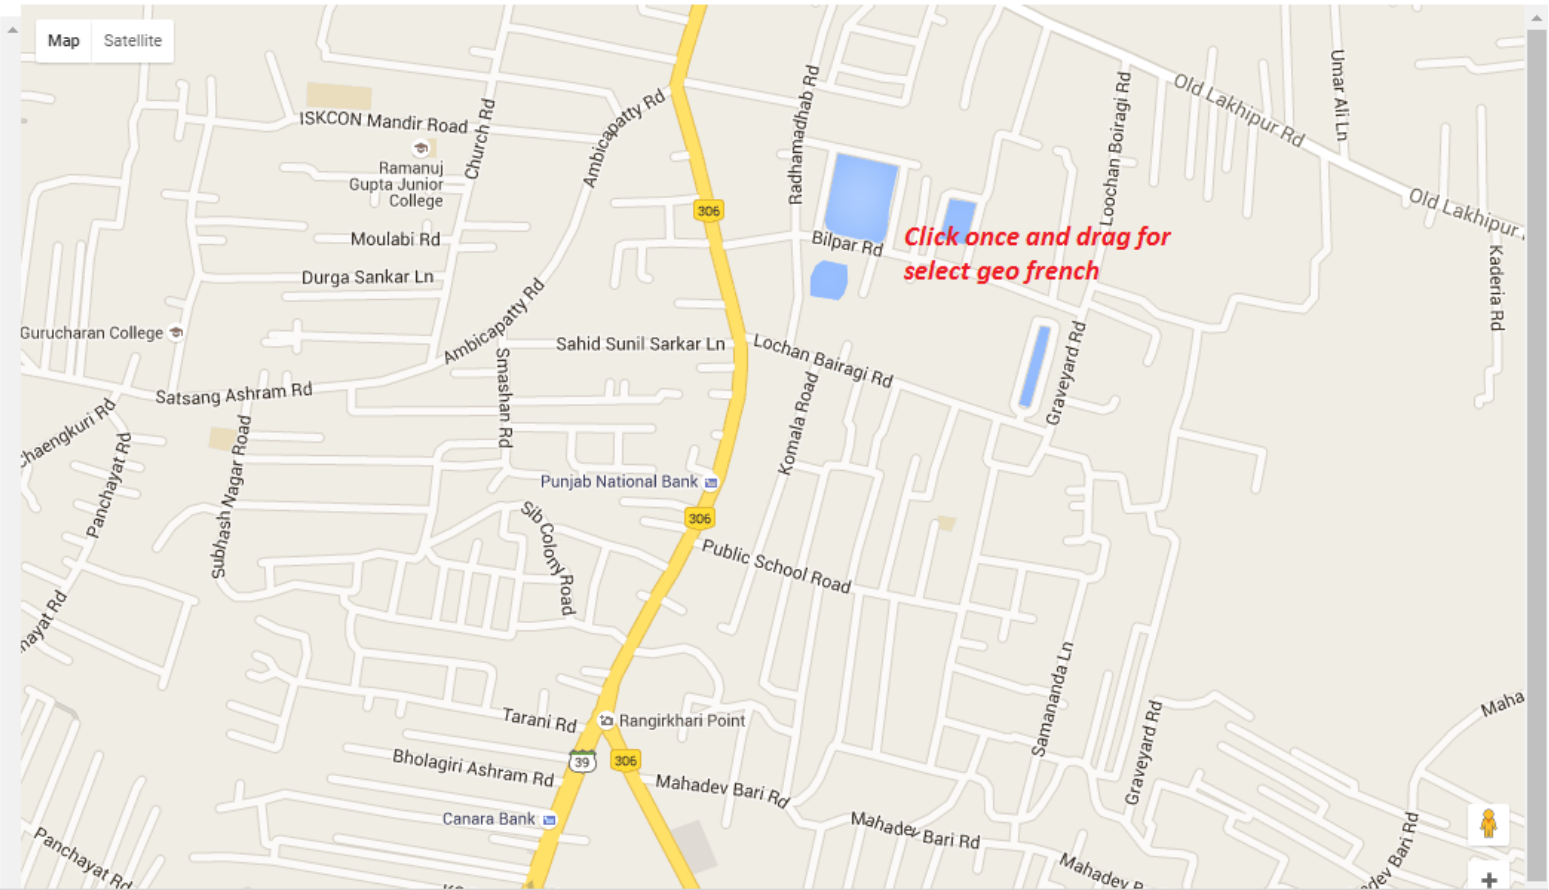

Geo Fence Service (Virtual Boundary)

Your current Geo Fences

No.	Geo Name	Center	Radius

Steps : Go to where you want to add Geo-Fence. Then hit one click on the map to change cursor to drawing mode. Now drag to add a new Geo-Fence area, and save it.

Training Manual.docx
Canceled

Show all downloads...